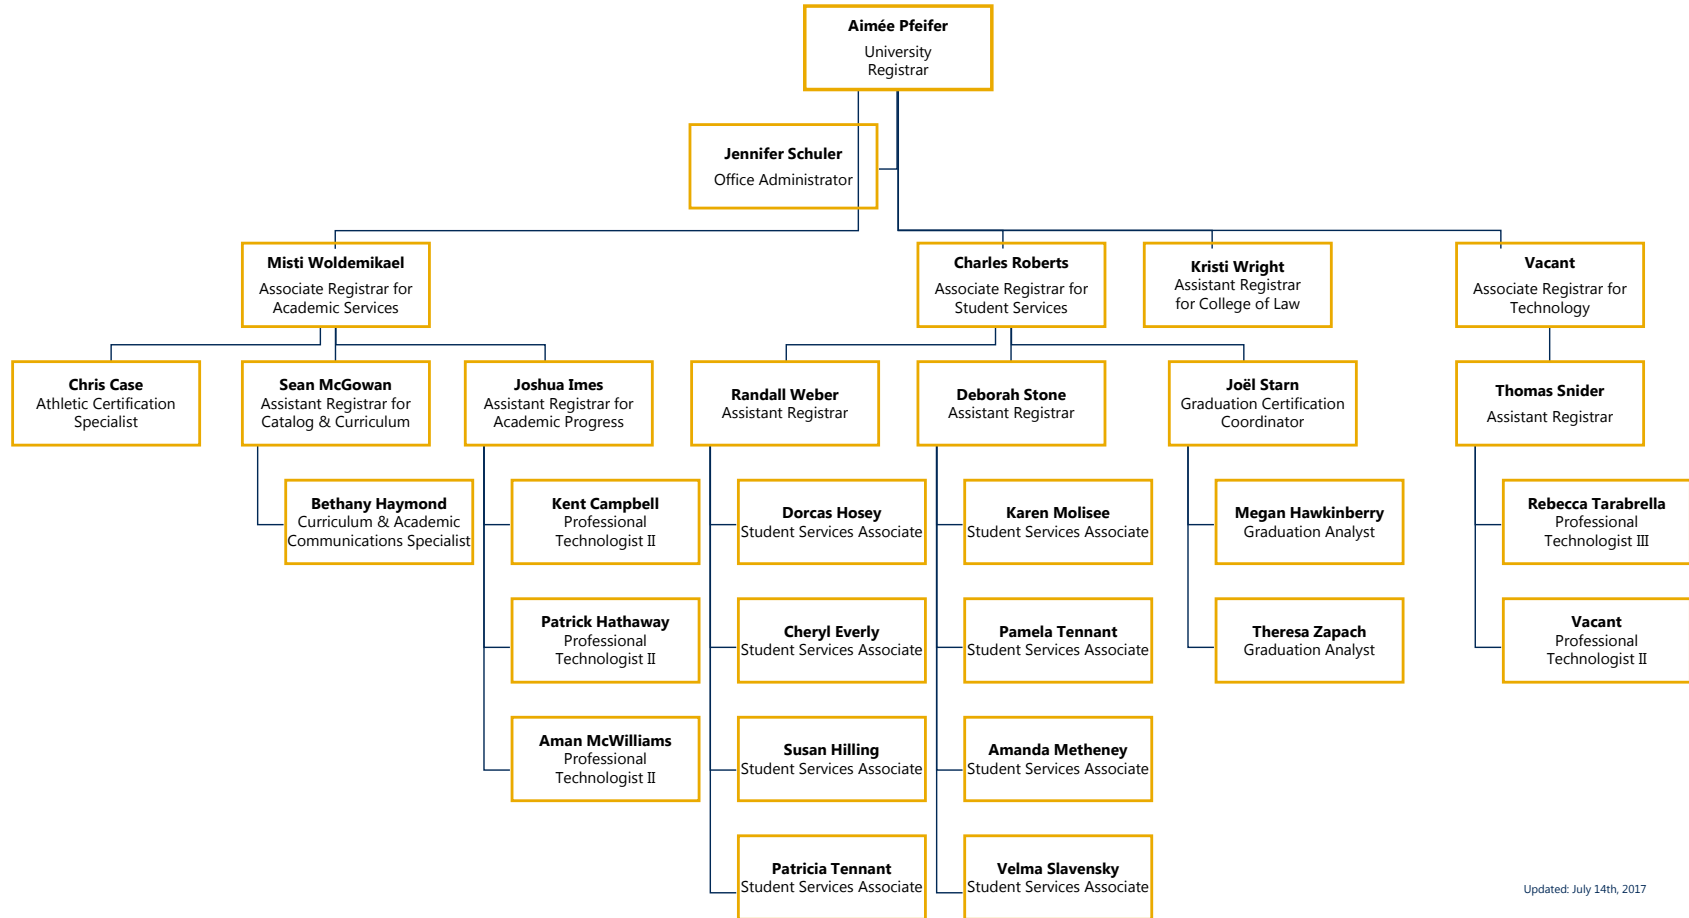

WEST VIRGINIA UNIVERSITY
OFFICE OF THE UNIVERSITY REGISTRAR

Organizational Chart

Updated: July 14th, 2017